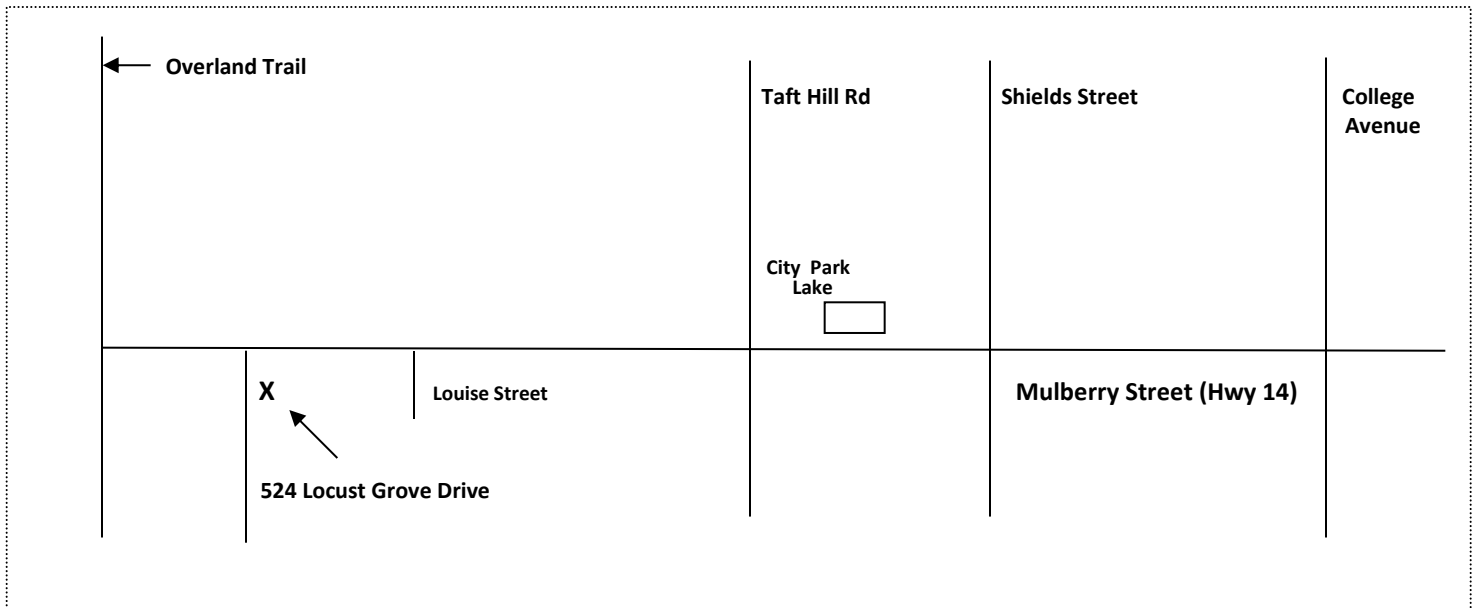

www.callmary.net

House is sage green. There is a pond in front yard and solar panels on the roof. Please park directly in front of the house (not neighbors').

Easy Directions:

From Old Town (Fort Collins) - take Mulberry WEST past Taft Hill. Look for Louise Street on the left. You will turn LEFT at the next street - Locust Grove Dr (sign sits back from street). Turn left - 524 Locust Grove Drive. Look for my yard sign at mailbox. (If you get to Overland Trail Drive you've gone too far.)

From LaPorte Area - take Overland Trail south & go past LaPorte Street. At Mulberry, turn LEFT. The first street East of Overland is Locust Grove Dr. Turn right on Locust Grove Dr to 524 Locust Grove Drive. Look for sign at mailbox.

From Greeley, Windsor, Loveland - go North on I-25. Exit at Colorado Hwy 14, which is Mulberry. Continue WEST on Mulberry past Taft Hill. Look for Louise Street and then you will turn LEFT at the next street - Locust Grove Dr (sign sits back from street) just before Overland Trail Drive --524 Locust Grove Drive. Look for sign at mailbox.